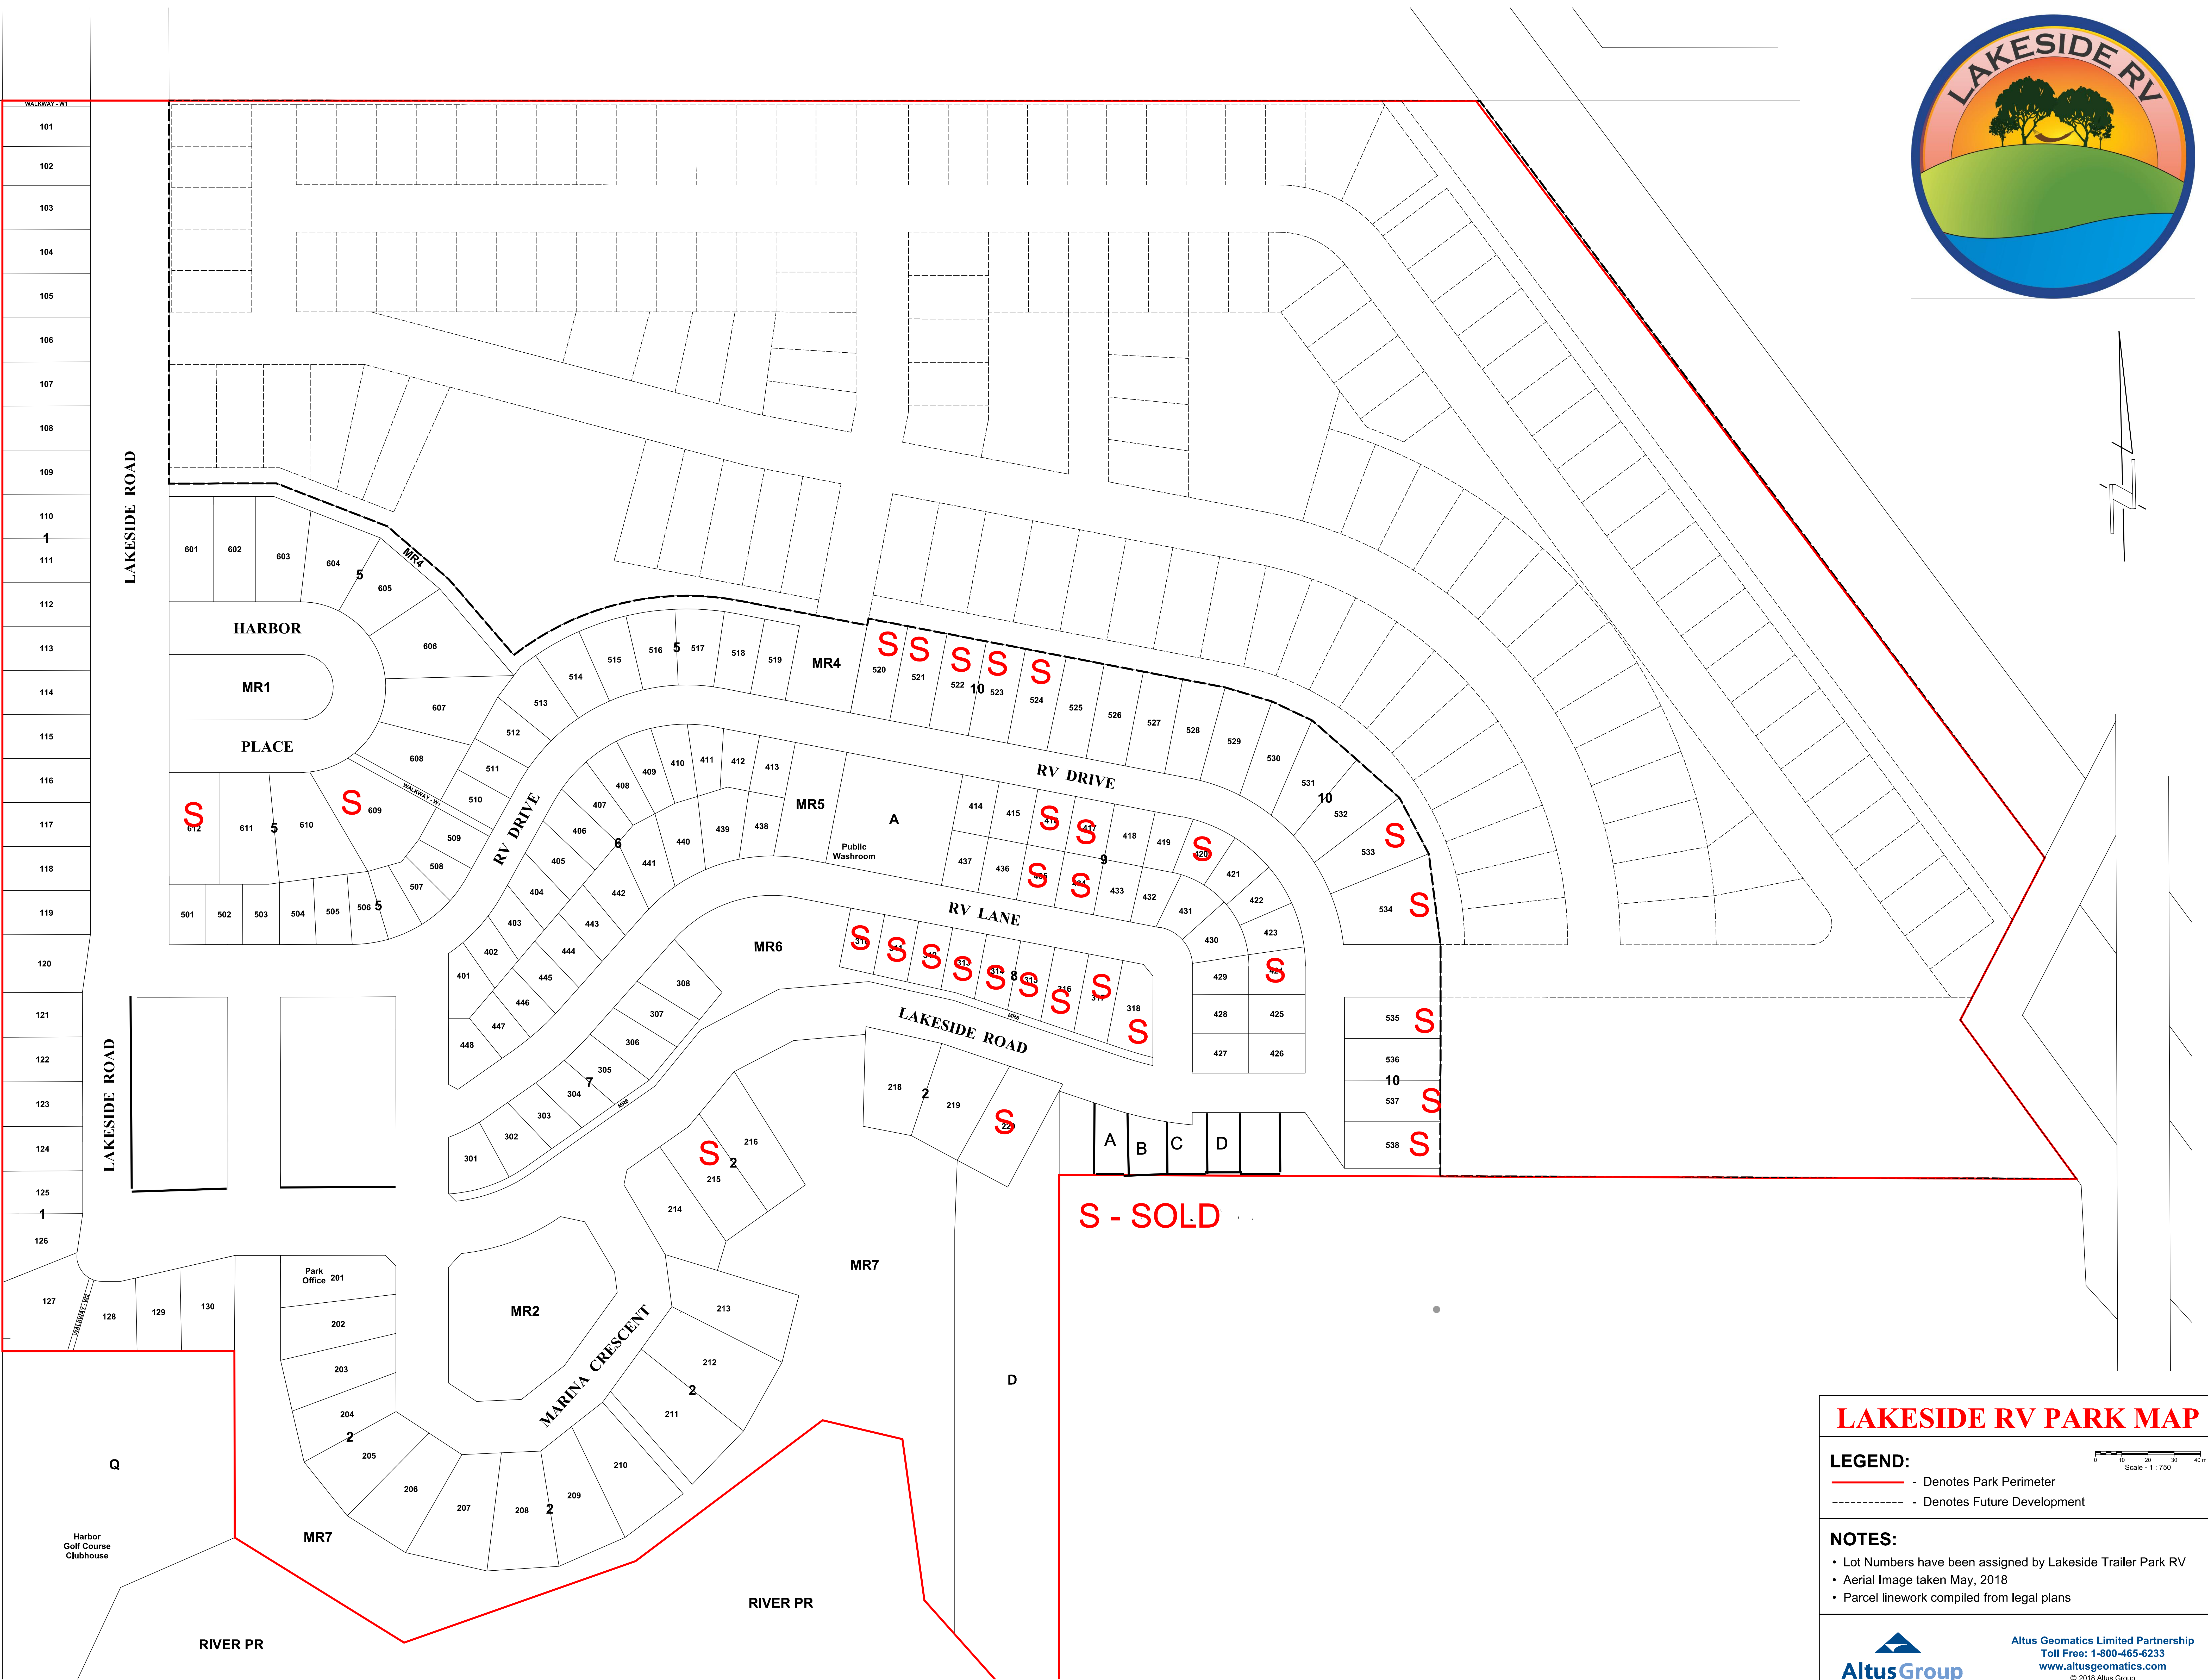

HARBOR GOLF CLUB COURSE

LAKESIDE RV PARK MAP

LEGEND:
 - Denotes Park Perimeter
 - Denotes Future Development

NOTES:
 • Lot Numbers have been assigned by Lakeside Trailer Park RV
 • Aerial Image taken May, 2018
 • Parcel linework compiled from legal plans